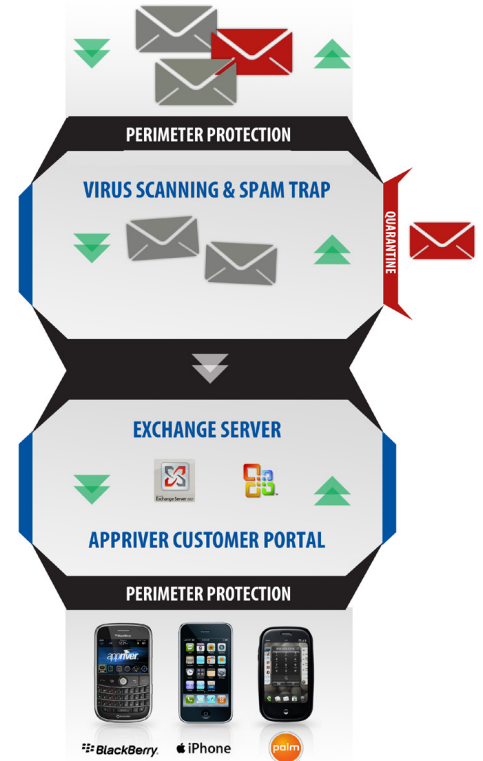

Secure Hosted Exchange

BalanceLogic's Secure Hosted Exchange, which utilizes its innovative Customer Portal, eliminates capital expenditures, management overhead and the complex processes businesses face as they manage their messaging environments.

Features & Benefits

- Easy, Web-based Access
- Unlimited Storage
- Embedded Spam and Virus Protection
- Optimized Performance. BalanceLogic Technologies utilizes Akamai IP Acceleration Technology, which dynamically plots the fastest path between user and e-mail, thereby assuring users will always have quick and reliable access to Outlook, Outlook Web and Mobile Device applications, regardless of location or what is happening on the Internet. The result? Faster Internet. Increased Mobility. High Availability
- Simple administration tools help manage e-mail routing, aliases, groups, users, mailbox storage, forwarding, passwords and client configuration in real time
- Windows Server Configuration and Active Directory are not required
- Migrate users at their own pace with "Domain Routing" and "Outlook Configuration" features
- Experience all the features of OWA, including mail notifications, calendar reminders, public folders, contacts, tasks, SharePoint documents, and global address list access
- Empower end users (and save administrative time) by allowing them to set up accounts, access email settings for mobile devices, view mailbox usage and reset their own passwords
- View live spam statistics and zero-hour virus alerts
- Supported with 24 x 7 Phenomenal Customer Care™